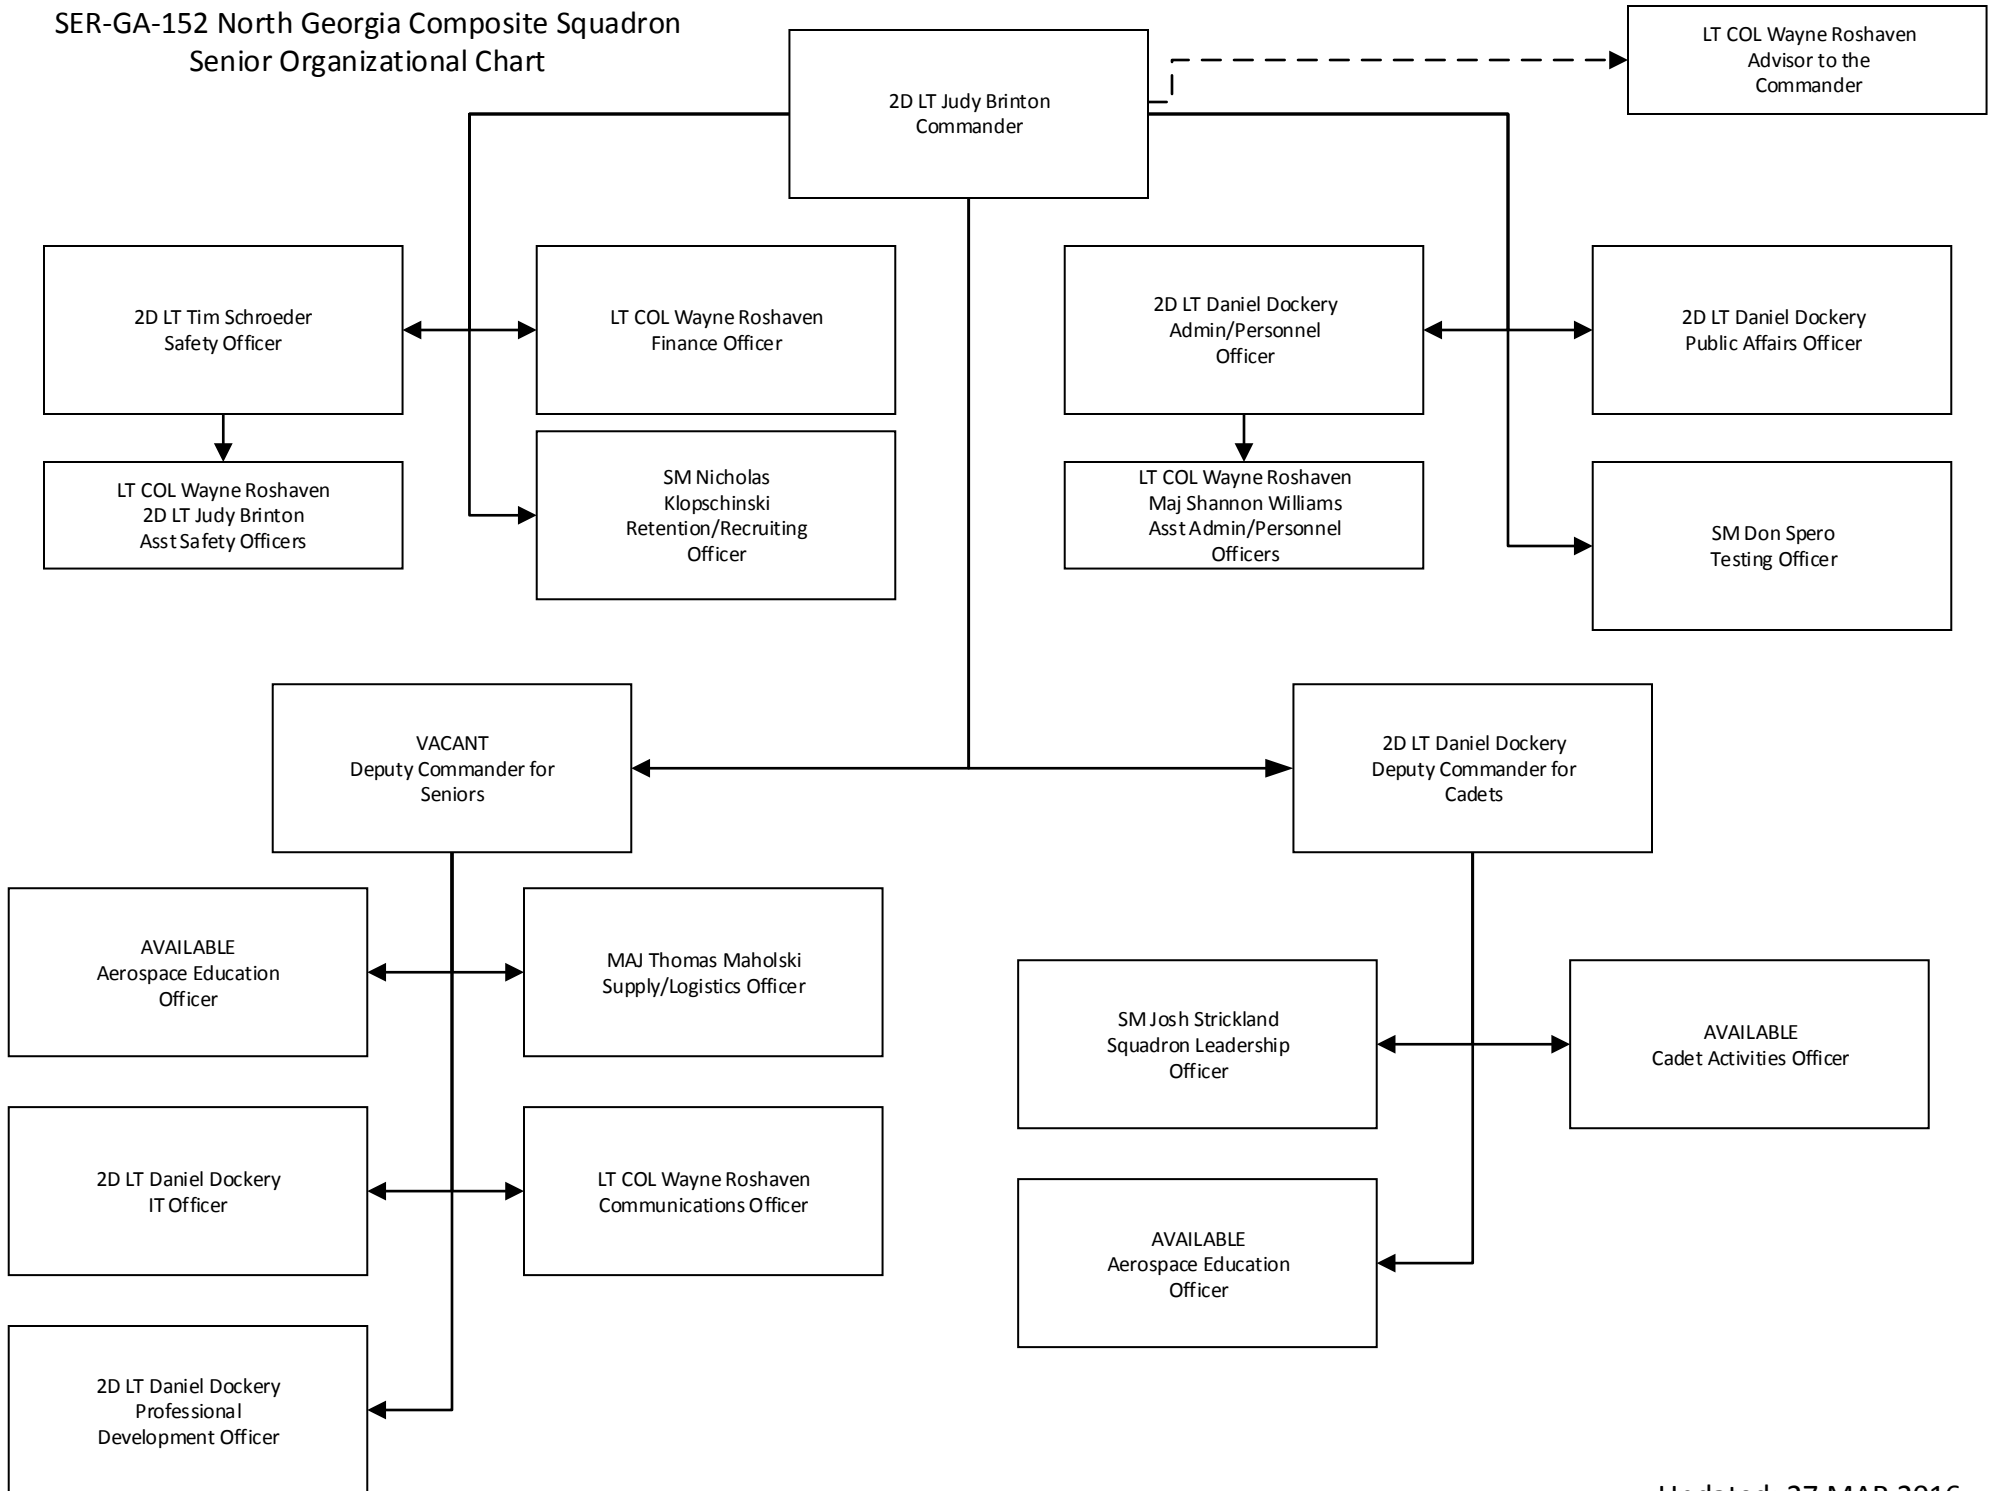

SER-GA-152 North Georgia Composite Squadron  
Senior Organizational Chart

SER-GA-152 North Georgia Composite Squadron  
Cadet Organizational Chart

C/CAPT Leilani  
Schroeder  
Cadet WCAC  
Representative

C/2D LT Kevin Potts  
Cadet WCAC Assistant