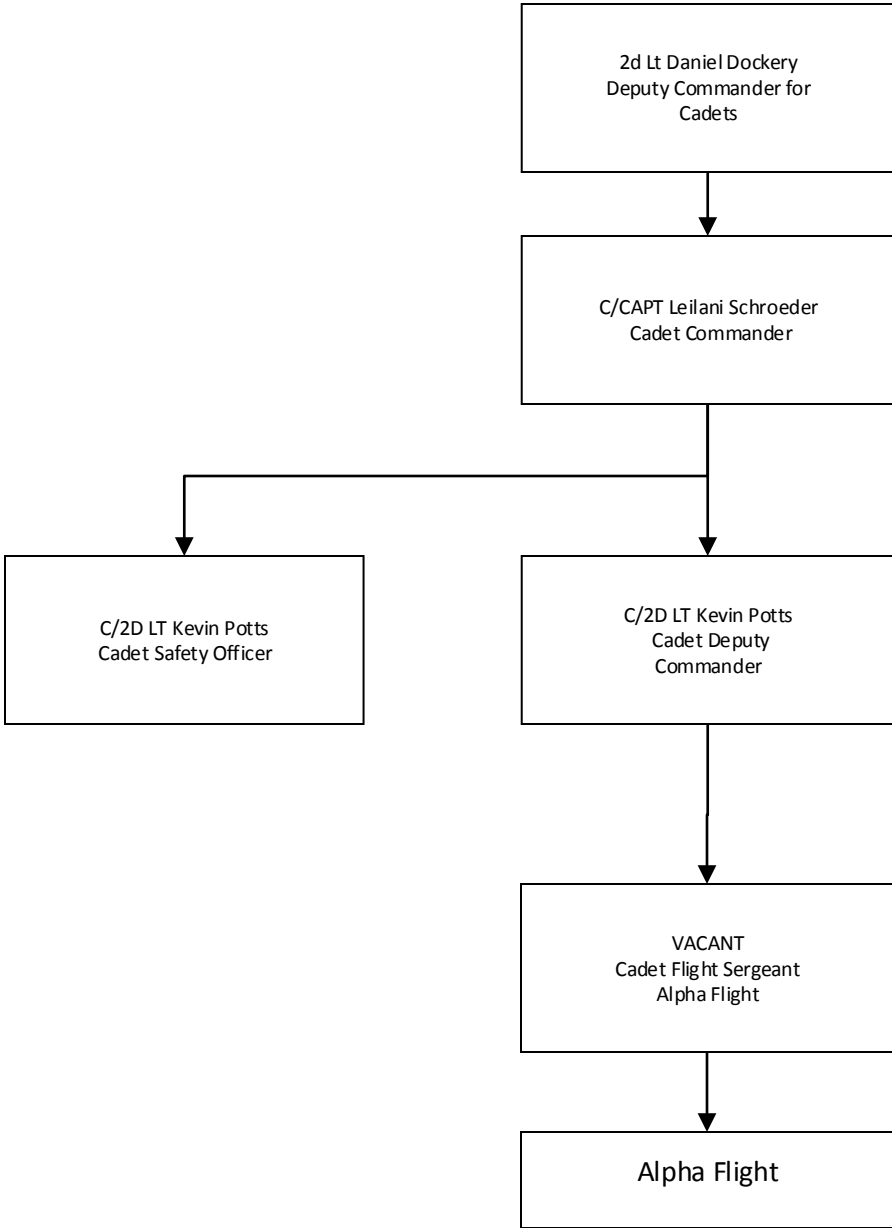

SER-GA-152 North Georgia Composite Squadron  
Senior Organizational Chart

SER-GA-152 North Georgia Composite Squadron  
Cadet Organizational Chart

C/CAPT Leilani  
Schroeder  
Cadet WCAC  
Representative

C/2D LT Kevin Potts  
Cadet WCAC Assistant