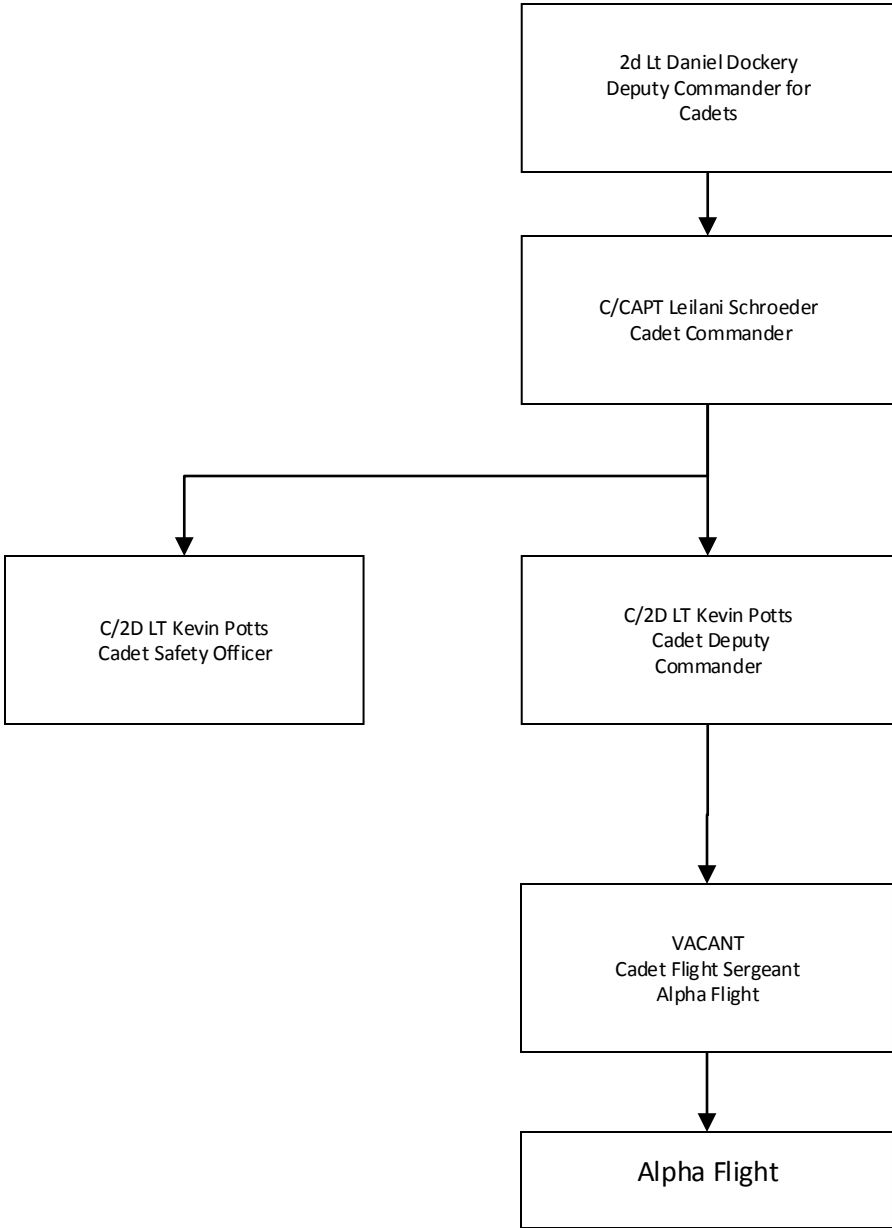

SER-GA-152 North Georgia Composite Squadron
Senior Organizational Chart

SER-GA-152 North Georgia Composite Squadron
Cadet Organizational Chart

C/CAPT Leilani
Schroeder
Cadet WCAC
Representative

C/2D LT Kevin Potts
Cadet WCAC Assistant