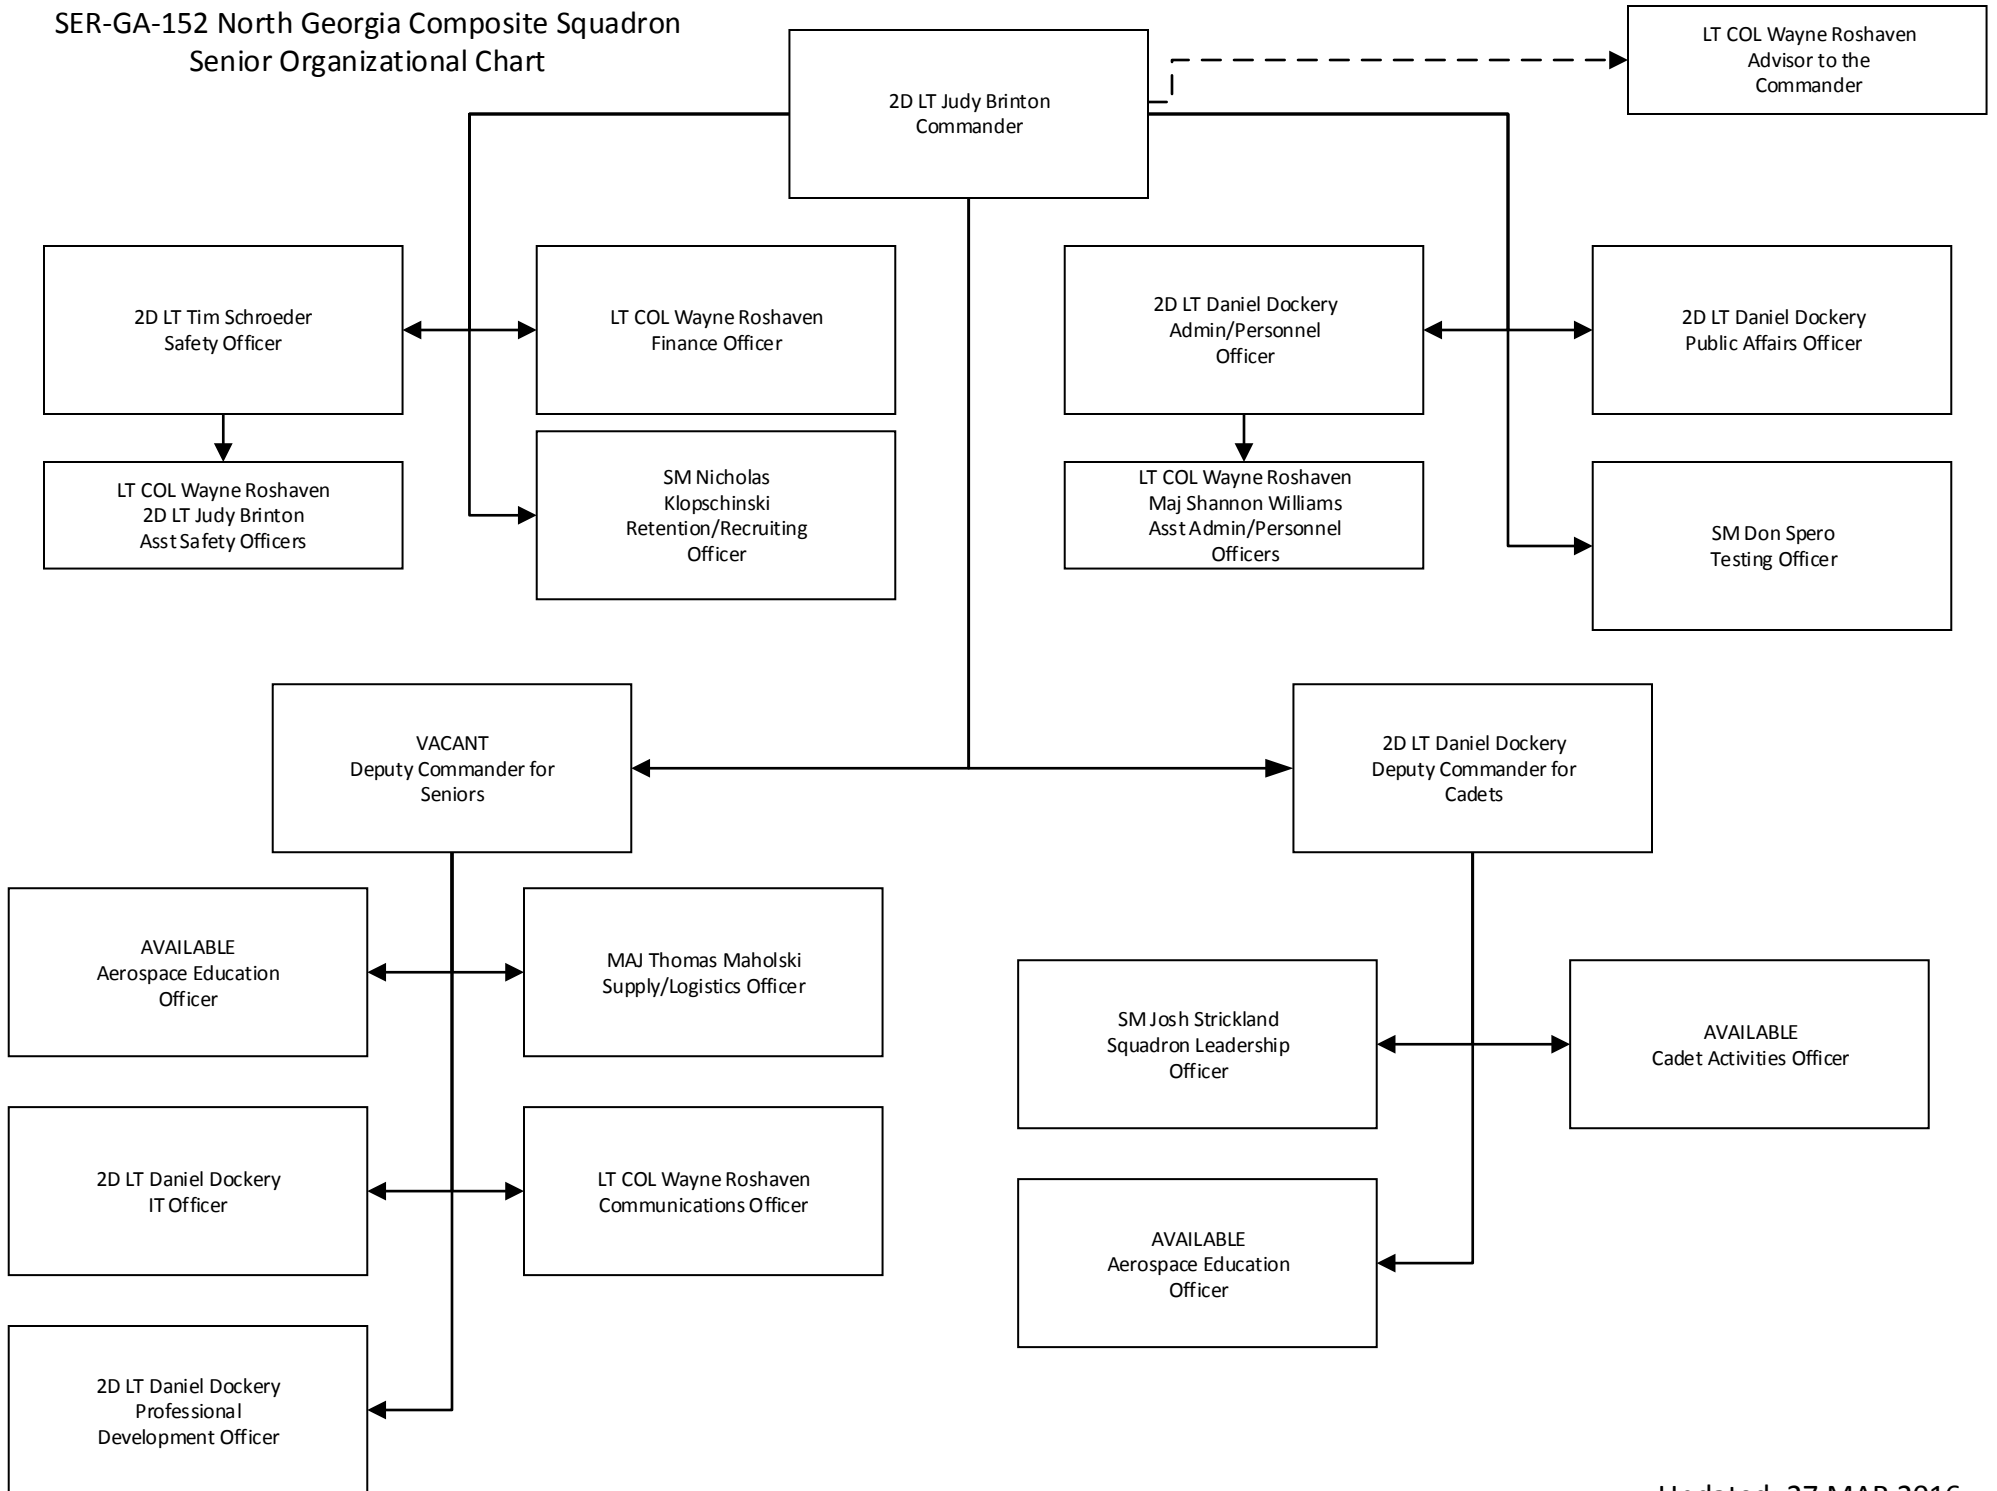

SER-GA-152 North Georgia Composite Squadron
Senior Organizational Chart

SER-GA-152 North Georgia Composite Squadron
Cadet Organizational Chart

C/CAPT Leilani
Schroeder
Cadet WCAC
Representative

C/2D LT Kevin Potts
Cadet WCAC Assistant